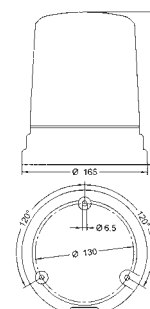

Kg. 1,45

Per ordinare l'opzione nera vedere codici su listino in vigore.
Black option available on request.