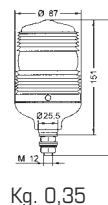

BA 15d 25W LR BA 15d 25W	V $\overline{\text{---}}$	12 ÷ 24 ÷ 48					-	-	 H1 12V 55W LR H 55W 12 H1 24V 70W LR H 70W 24	V $\overline{\text{---}}$	12	24
	V $\sim$	-					24 ÷ 48 ÷ 110 ÷ 240			V $\sim$	12	24
	A	2.2	1.1	0.52	0.22	0.10		A		4.6	2.9	
	Cd (p)	150	200	270	30	45		Cd (p)		600	500	

MFPLMT1248D1	●	89211	MFPH12D1	●	82521	MFPH24D1	●	82541
MFPLMT1248D2	●	89212	MFPH12D2	●	82522	MFPH24D2	●	82542
MFPLMT1248D3	●	89213	MFPH12D3	●	82523	MFPH24D3	●	82543
MFPLMT1248D4	●	89214	MFPH12D4	●	82524	MFPH24D4	●	82544
MFPLMT1248D5	●	89215	MFPH12D5	●	82525	MFPH24D5	●	82545
MFPLMT1248D6	○	89216	MFPH12D6	○	82526	MFPH24D6	○	82546
MFPLMT24240A1	●	89221	MFPH12A1	●	82531	MFPH24A1	●	82551
MFPLMT24240A2	●	89222	MFPH12A2	●	82532	MFPH24A2	●	82552
MFPLMT24240A3	●	89223	MFPH12A3	●	82533	MFPH24A3	●	82553
MFPLMT24240A4	●	89224	MFPH12A4	●	82534	MFPH24A4	●	82554
MFPLMT24240A5	●	89225	MFPH12A5	●	82535	MFPH24A5	●	82555
MFPLMT24240A6	○	89226	MFPH12A6	○	82536	MFPH24A6	○	82556

Fornito senza lampada. Supplied without bulb.
Possibilità di installazione lampada a LED. LED bulb option.