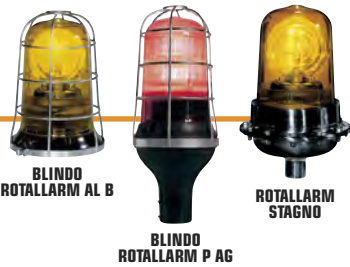

BABYROT AT/A8 H1

AT/M7 H1 N AT/R5 H1 GF 931

LR 932 PG/R/AGR PG/TOR/AGR ROTALLARM PB L

ROTALLARM PB R ROTALLARM AL B L ROTALLARM AL B R

BLINDO ROTALLARM AL B BLINDO ROTALLARM P AG ROTALLARM STAGNO

Luci fisse, luci lampeggianti, luci a led integrati, luci flash Continuous light beacons, flashing beacons, led integrated beacons, xenon flashing beacons