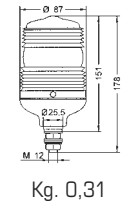

1F	V	-				2F	V	-			
	V	12 ÷ 24					V	12 ÷ 24			
Xenon 2J LRX 2J	mA	400	350	65	40	Xenon 2J LRX 2J	mA	350	350	80	35
	Cd (p)	700	1000	1300	1450		Cd (p)	350	400	600	550
								250	300	400	300

XF2J1FP1224DA1	●	63788	XF2J1FP110A3	●	63795	XF2J1FP240A5	●	63803
XF2J1FP1224DA2	●	63789	XF2J1FP110A4	●	63796	XF2J1FP240A6	○	63804
XF2J1FP1224DA3	●	63790	XF2J1FP110A5	●	63797	XF2J2FP1224DA2	●	63811
XF2J1FP1224DA5	●	63791	XF2J1FP110A6	○	63798	XF2J2FP1224DA3	●	63812
XF2J1FP1224DA6	○	63792	XF2J1FP240A1	●	63799	XF2J2FP1224DA4	●	63813
XF2J1FP110A1	●	63793	XF2J1FP240A2	●	63800	XF2J2FP110A2	●	63814
XF2J1FP110A2	●	63794	XF2J1FP240A3	●	63801	XF2J2FP240A2	●	63815
			XF2J1FP240A4	●	63802