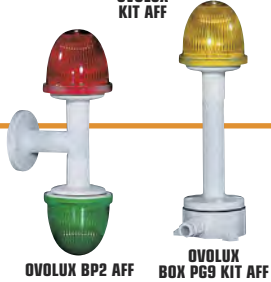

OVOLUX BOX PG9 AFF OVOLUX KIT AFF OVOLUX BP1 AFF