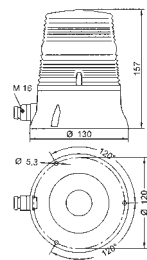

Luci xeno

Xenon flashing beacons

V 12÷24-110-240 (±10%)			50/60 Hz	J 2-6	Flash/min. 1F: 65±10 - 2F: 2x65±10
IP 54		°C -30 +40	On		1 2 3 4 5 6 PC autoestinguente self-extinguishing

1F		V	-				2F		V	-			
		V	110 240						V	110 240			
Xenon 2J LRX 2J		12 ÷ 24	400	350	65	40	Xenon 2J LRX 2J		12 ÷ 24	350	350	80	35
		mA	500	700	1100	1250			mA	300	400	600	400
		Cd (p)	250	300	400	500			Cd (p)	250	300	400	500
Xenon 6J LRX 6J		12 ÷ 24	1.0	0.75	0.10	0.09	Xenon 6J LRX 6J		12 ÷ 24	1.0	0.65	0.08	0.08
		A	2600	2600	2000	2650			A	570	600	450	1300
		Cd (p)	150	400	300	550			Cd (p)	150	400	300	550

M 16

MAXIXENOFASH N

MXF2J1FN
MXF2J2FN
MXF6J1FN
MXF6J2FN

13

MXF2J1FN1224DA1 ● 63841	MXF2J1FN240A5 ● 63857	MXF6J1FN240A3 ● 63879
MXF2J1FN1224DA2 ● 63842	MXF2J1FN240A6 ○ 63858	MXF6J1FN240A4 ● 63880
MXF2J1FN1224DA3 ● 63843	MXF6J1FN1224DA1 ● 63865	MXF6J1FN240A5 ● 63881
MXF2J1FN1224DA4 ● 63844	MXF6J1FN1224DA2 ○ 63866	MXF6J1FN240A6 ○ 63882
MXF2J1FN1224DA5 ● 63845	MXF6J1FN1224DA3 ● 63867	MXF2J2FN1224DA2 ● 63889
MXF2J1FN1224DA6 ○ 63846	MXF6J1FN1224DA4 ● 63868	MXF2J2FN110A2 ● 63890
MXF2J1FN110A1 ● 63847	MXF6J1FN1224DA5 ○ 63869	MXF2J2FN240A2 ● 63891
MXF2J1FN110A2 ● 63848	MXF6J1FN1224DA6 ○ 63870	MXF6J2FN1224DA1 ● 63893
MXF2J1FN110A3 ● 63849	MXF6J1FN110A1 ● 63871	MXF6J2FN1224DA2 ● 63894
MXF2J1FN110A4 ● 63850	MXF6J1FN110A2 ● 63872	MXF6J2FN1224DA3 ● 63895
MXF2J1FN110A5 ● 63851	MXF6J1FN110A3 ● 63873	MXF6J2FN1224DA5 ● 63896
MXF2J1FN110A6 ○ 63852	MXF6J1FN110A4 ● 63874	MXF6J2FN110A2 ● 63897
MXF2J1FN240A1 ● 63853	MXF6J1FN110A5 ○ 63875	MXF6J2FN110A3 ● 63898
MXF2J1FN240A2 ● 63854	MXF6J1FN110A6 ○ 63876	MXF6J2FN240A2 ● 63899
MXF2J1FN240A3 ● 63855	MXF6J1FN240A1 ● 63877	MXF6J2FN240A3 ● 63900
MXF2J1FN240A4 ● 63856	MXF6J1FN240A2 ● 63878	MXF6J2FN240A5 ● 21696

Kg. 0,55

MAXIXENOFASH P

MXF2J1FP
MXF2J2FP
MXF6J1FP
MXF6J2FP

13