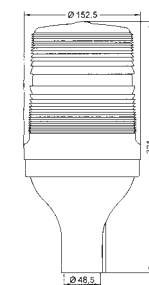

Kg. 1,2

Disponibili versioni con lampade a LED conformi alle normative ICAO Annex 14 Chapter 6 Low Intensity type A - B. Versions are available with LED bulbs according to ICAO norms Annex 14 Chapter 6 Low Intensity type A - B.