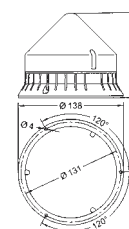

13

	V	12 ÷ 24 ÷ 48				
		A	2.2	1.1	0.52	0.22
BA 15d 25W LR BA 15d 25W	Cd (p)	450	500	500	50	80

CTL1200LMT1248D1	● 33601	CTL1200LMT1248D5	● 33605	CTL1200LMT24240A3	● 33613
CTL1200LMT1248D2	● 33602	CTL1200LMT1248D6	○ 33606	CTL1200LMT24240A4	● 33614
CTL1200LMT1248D3	● 33603	CTL1200LMT24240A1	● 33611	CTL1200LMT24240A5	● 33615
CTL1200LMT1248D4	● 33604	CTL1200LMT24240A2	● 33612	CTL1200LMT24240A6	○ 33616