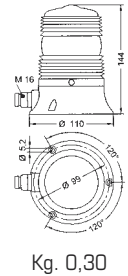

1F	V	-				2F	V	-			
	V	12 ÷ 24					V	12 ÷ 24			
Xenon 2J LRX 2J	mA	400	350	65	40	Xenon 2J LRX 2J	mA	350	350	80	35
	Cd (p)	700	1000	1300	1450		Cd (p)	350	400	600	550
								250	300	400	300

XF2J1FN1224DA1	●	63753	XF2J1FN110A4	●	63762	XF2J2FN1224DA2	●	63777
XF2J1FN1224DA2	●	63754	XF2J1FN110A5	●	63763	XF2J2FN1224DA3	●	63778
XF2J1FN1224DA3	●	63755	XF2J1FN110A6	○	63764	XF2J2FN1224DA4	●	63779
XF2J1FN1224DA4	●	63756	XF2J1FN240A1	●	63765	XF2J2FN1224DA5	●	63780
XF2J1FN1224DA5	●	63757	XF2J1FN240A2	●	63766	XF2J2FN110A2	●	63781
XF2J1FN1224DA6	○	63758	XF2J1FN240A3	●	63767	XF2J2FN110A3	●	63782
XF2J1FN110A1	●	63759	XF2J1FN240A4	●	63768	XF2J2FN110A4	●	63783
XF2J1FN110A2	●	63760	XF2J1FN240A5	●	63769	XF2J2FN240A2	●	63784
XF2J1FN110A3	●	63761	XF2J1FN240A6	○	63770	XF2J2FN240A3	●	63785