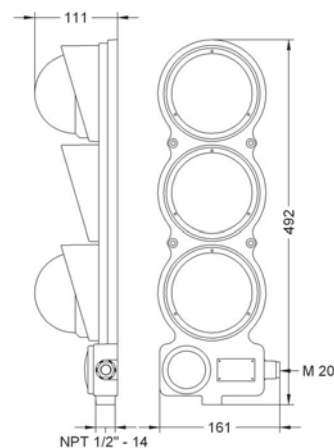

Semafori industriali

Industrial traffic lights

Luce fissa Continuous light

④⑦ ④⑧

V 12-24-48-110-240 (±10%)	☐	~ 50/60 Hz	IP 55	☐
°C -30 +50	On ∞	☐	1 2 3 4 5 6	PC autoestinguente self-extinguishing

  BA 15d 25W LR BA 15d 25W	V ☐	12	24	48	110	240
	V ~					
	A	2.1	1.1	0.52	0.22	0.10
	Cd (p)	450	500	500	50	80

SMFR12.2F3412DA	● ● ●	69505
SMFR12.2F3424DA	● ● ●	69506
SMFR12.2F3448DA	● ● ●	69507
SMFR12.2F34110DA	● ● ●	69508
SMFR12.2F34240DA	● ● ●	69509

Kg. 0,90

Luce fissa - suono continuo Continuous light - continuous sound

④⑦ ④⑧

V 12-24-48-110-240 (±10%)	☐	~ 50/60 Hz	IP 43	
④	°C -30 +50	On ∞	☐	1 2 3 4 5 6
				PC autoestinguente self-extinguishing

  BA 15d 25W LR BA 15d 25W	V ☐	12	24	48
	A	2.15	1.15	0.54
	Cd (p)	450	500	500
	dB(A)1m	90	90	90
	Hz 650			④ F/m 0

  BA 15d 25W LR BA 15d 25W	V ~	12	24	48	110	240
	A	2.2	1.25	0.65	0.28	0.13
	Cd (p)	450	500	500	50	80
	dB(A)1m	85	85	85	85	85
	Hz 50					④ F/m 0

SMFR12.3FA32412D	● ● ●	69599
SMFR12.3FA32412A	● ● ●	69532
SMFR12.3FA32424D	● ● ●	69600
SMFR12.3FA32424A	● ● ●	69533
SMFR12.3FA32448D	● ● ●	69601
SMFR12.3FA32448A	● ● ●	69534
SMFR12.3FA324110A	● ● ●	69535
SMFR12.3FA324240A	● ● ●	69536

Kg. 1,05

Altri colori disponibili a richiesta. Versioni speciali luce lampeggiante a richiesta.
I dati di assorbimento si riferiscono ad una sola sezione luminosa.
Other colours available on request. Special flashing light versions on request.
The power consumption data refers to one light source only.