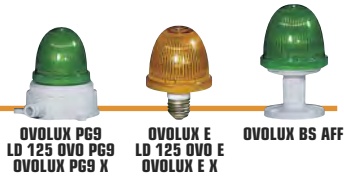

Linea luminosa Luminous range

Luci rotanti Rotating beacons

82-
88

Luci fisse, luci lampeggianti, luci a led integrati, luci flash Continuous light beacons, flashing beacons, led integrated beacons, xenon flashing beacons

89-
125

Articoli a LED integrati LED integrated products

127-
128