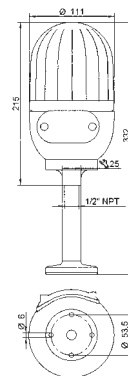

Luci lampeggianti (fisse) a led integrati

Led integrated flashing (continuous light) beacons

6

V 24 48 110 240 (±10%)		°C -30 +50	On			Flash/min. 0-150±20	PC autoestinguente self-extinguishing

V	24	48	-	-
V	110	240	-	-
mA	180	170	40	40
mA	170	180	40	40

LD365BABY24DA1	65531	LD365BABY48DA3	65543	LD365BABY110A5	65555
LD365BABY24DA2	65532	LD365BABY48DA4	65544	LD365BABY110A6	65556
LD365BABY24DA3	65533	LD365BABY48DA5	65545	LD365BABY240A1	65561
LD365BABY24DA4	65534	LD365BABY48DA6	65546	LD365BABY240A2	65562
LD365BABY24DA5	65535	LD365BABY110A1	65551	LD365BABY240A3	65563
LD365BABY24DA6	65536	LD365BABY110A2	65552	LD365BABY240A4	65564
LD365BABY48DA1	65541	LD365BABY110A3	65553	LD365BABY240A5	65565
LD365BABY48DA2	65542	LD365BABY110A4	65554	LD365BABY240A6	65566

Kg. 0,58

Luci xeno

Xenon flashing beacons

6

V 12 ÷ 24 - 110 - 240 (±10%)		°C -10 +50	On			Flash/min. 1F: 65±10 - 2F: 2x65±10	PC autoestinguente self-extinguishing

1F	V	12 ÷ 24	-	-	2F	V	12 ÷ 24	-	-		
Xenon 2J LRX 2J	V	110	240		Xenon 2J LRX 2J	V	110	240			
	mA	400	350	65	40	mA	350	350	80	35	
	Cd (p)	800	950	1000	1200	Cd (p)	350	400	800	700	400