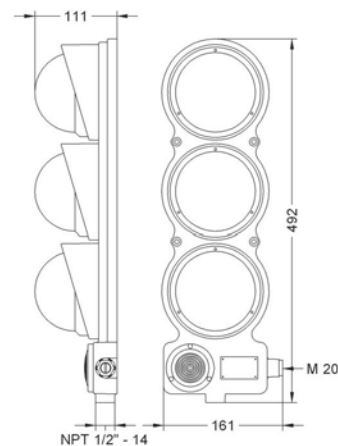

Kg. 1,05

Altri colori disponibili a richiesta. Versioni speciali luce lampeggiante a richiesta.
I dati di assorbimento si riferiscono ad una sola sezione luminosa.
Other colours available on request. Special flashing light versions on request.
The power consumption data refers to one light source only.