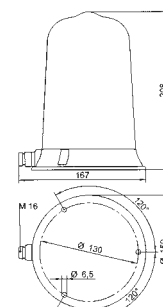

Kg. 0,56

RAPBL12D1	63001	RAPBL24A5	63023	RAPBL240A3	63051	RAPBLH24A2	63073
RAPBL12D2	63002	RAPBL24A6	63024	RAPBL240A4	63052	RAPBLH24A3	63074
RAPBL12D3	63003	RAPBL48D1	63025	RAPBL240A5	63053	RAPBLH24A4	63075
RAPBL12D4	63004	RAPBL48D2	63026	RAPBL240A6	63054	RAPBLH24A5	63076
RAPBL12D5	63005	RAPBL48D3	63027	RAPBLH12D1	63055	RAPBLH24A6	63077
RAPBL12D6	63006	RAPBL48D4	63028	RAPBLH12D2	63056	RAPBR12D2	63078
RAPBL12A1	63007	RAPBL48D5	63029	RAPBLH12D3	63057	RAPBR12D5	63079
RAPBL12A2	63008	RAPBL48D6	63030	RAPBLH12D4	63058	RAPBR24D1	63080
RAPBL12A3	63009	RAPBL48A1	63031	RAPBLH12D5	63059	RAPBR24D2	63081
RAPBL12A4	63010	RAPBL48A2	63032	RAPBLH12D6	63060	RAPBR24D3	63082
RAPBL12A5	63011	RAPBL48A3	63033	RAPBLH12A1	63061	RAPBR24D5	63083
RAPBL12A6	63012	RAPBL48A4	63034	RAPBLH12A2	63062	RAPBR24D6	63084
RAPBL24D1	63013	RAPBL48A5	63035	RAPBLH12A3	63063	RAPBR24A1	63085
RAPBL24D2	63014	RAPBL48A6	63036	RAPBLH12A5	63064	RAPBR24A2	63086
RAPBL24D3	63015	RAPBL110A1	63037	RAPBLH12A6	63065	RAPBR24A3	63087
RAPBL24D4	63016	RAPBL110A2	63038	RAPBLH24D1	63066	RAPBR48D3	63088
RAPBL24D5	63017	RAPBL110A3	63039	RAPBLH24D2	63067	RAPBR48D5	63089
RAPBL24D6	63018	RAPBL110A4	63040	RAPBLH24D3	63068	RAPBR110A2	63090
RAPBL24A1	63019	RAPBL110A5	63041	RAPBLH24D4	63069	RAPBR110A3	63091
RAPBL24A2	63020	RAPBL110A6	63042	RAPBLH24D5	63070	RAPBR110A5	63092
RAPBL24A3	63021	RAPBL240A1	63049	RAPBLH24D6	63071	RAPBR240A2	63099
RAPBL24A4	63022	RAPBL240A2	63050	RAPBLH24A1	63072	RAPBR240A3	63100